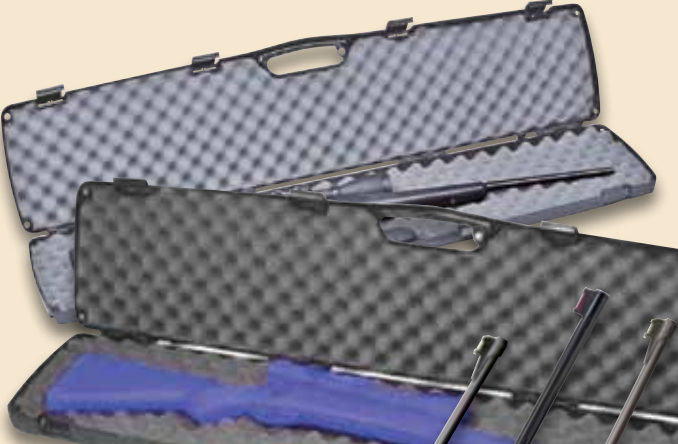

20% OFF

OUTDOOR GEAR AND ACCESSORIES

ENTIRE STOCK OF SHOTGUN & RIFLE CASES
REG. \$9.99-\$44.99

ENTIRE STOCK OF BB GUNS & ACCESSORIES
REG. \$2.99-\$199.99

ENTIRE STOCK OF HEARING & EYE PROTECTION
REG. .49c-\$48.99